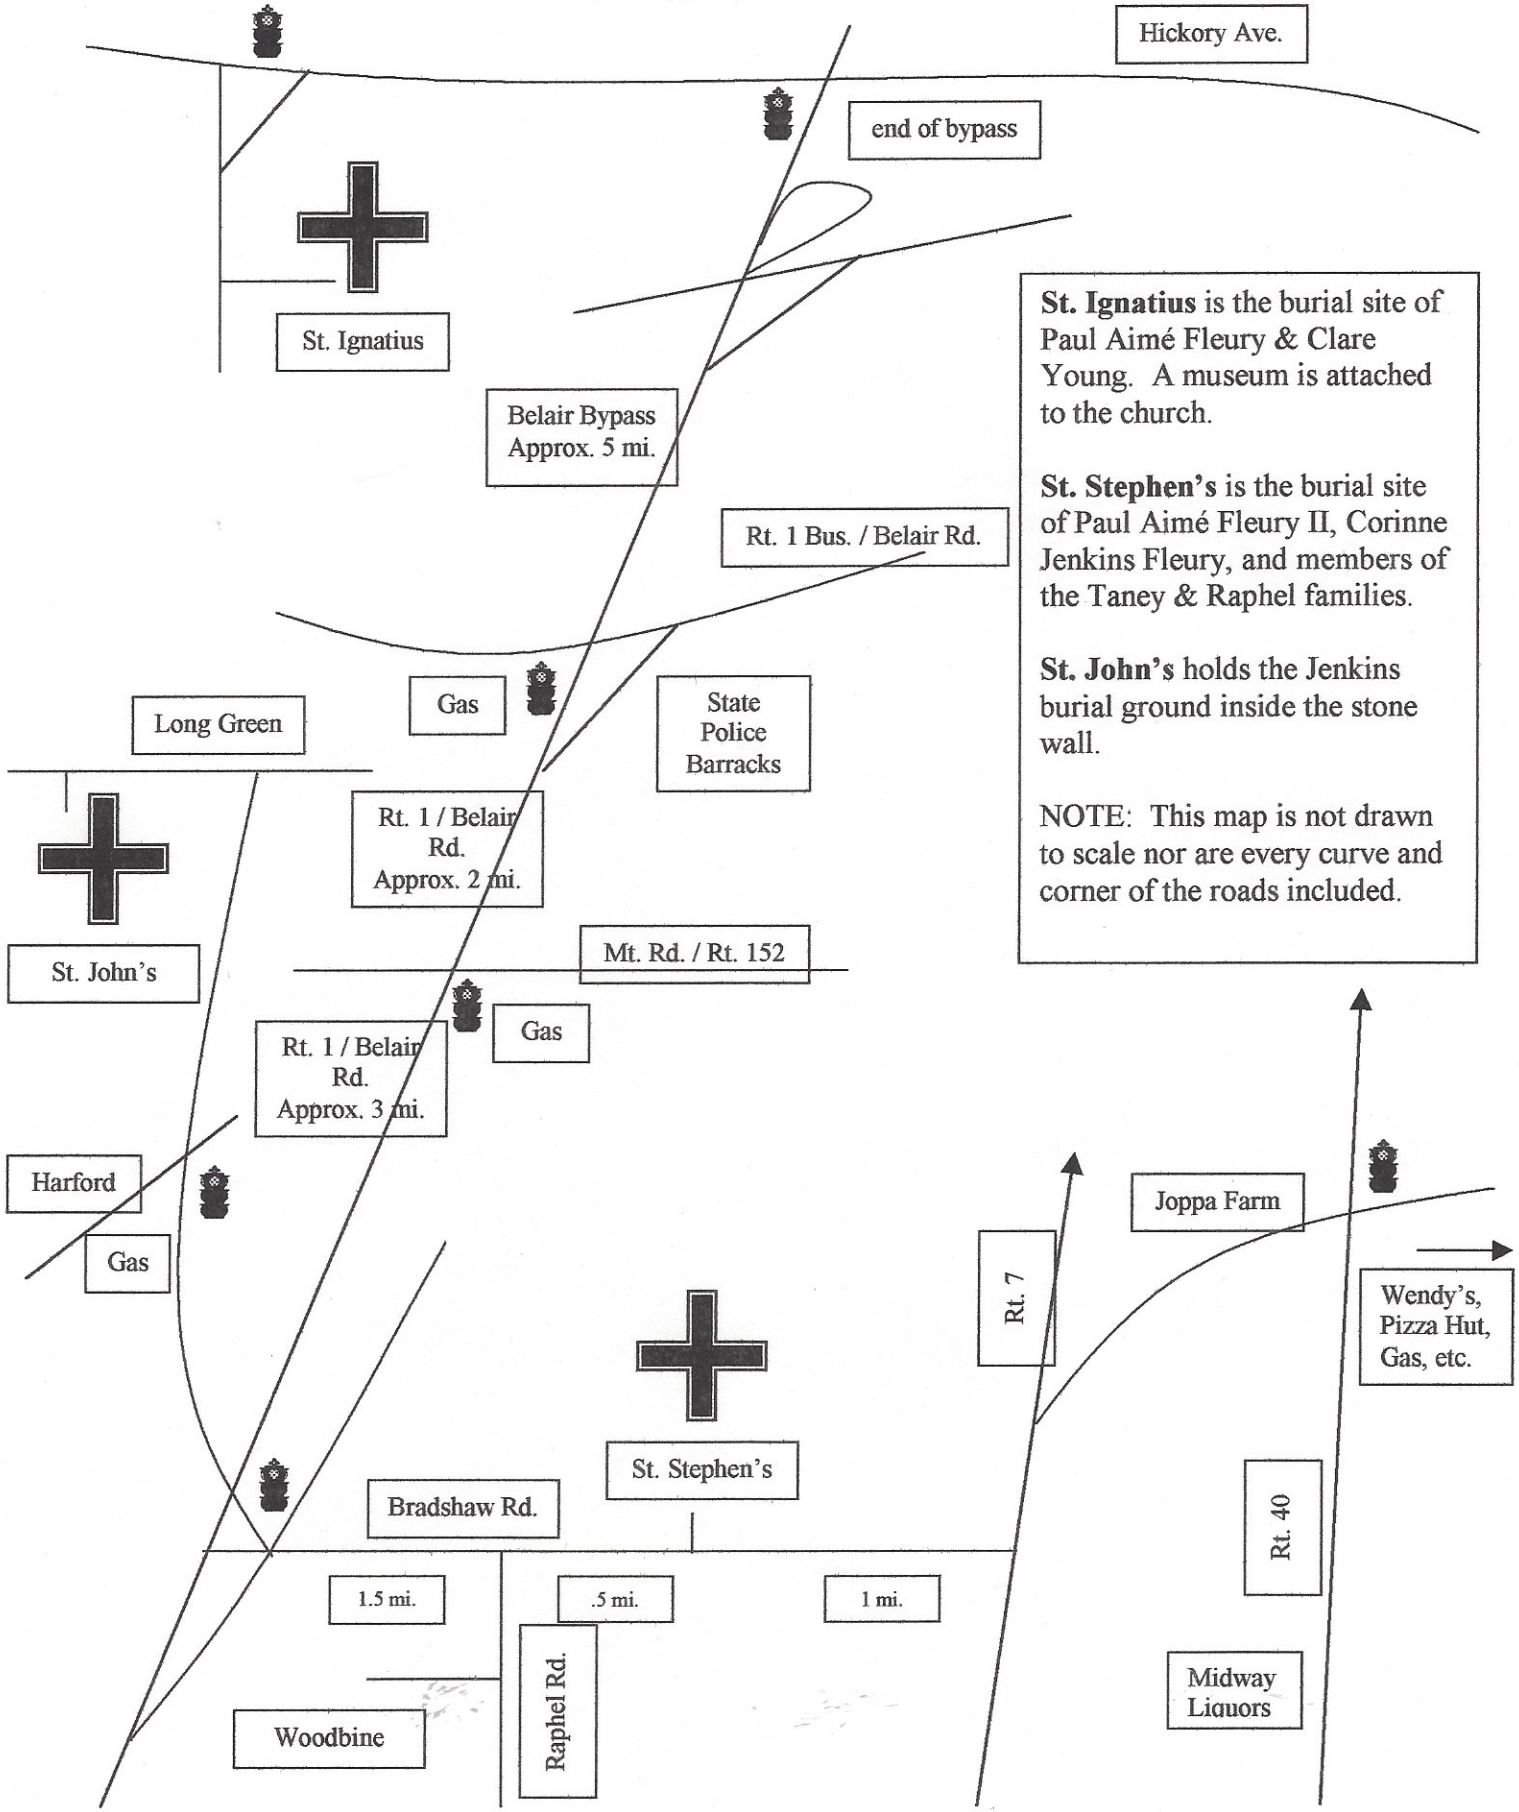

Family Burial Sites

St. Ignatius is the burial site of Paul Aimé Fleury & Clare Young. A museum is attached to the church.

St. Stephen's is the burial site of Paul Aimé Fleury II, Corinne Jenkins Fleury, and members of the Taney & Raphael families.

St. John's holds the Jenkins burial ground inside the stone wall.

NOTE: This map is not drawn to scale nor are every curve and corner of the roads included.